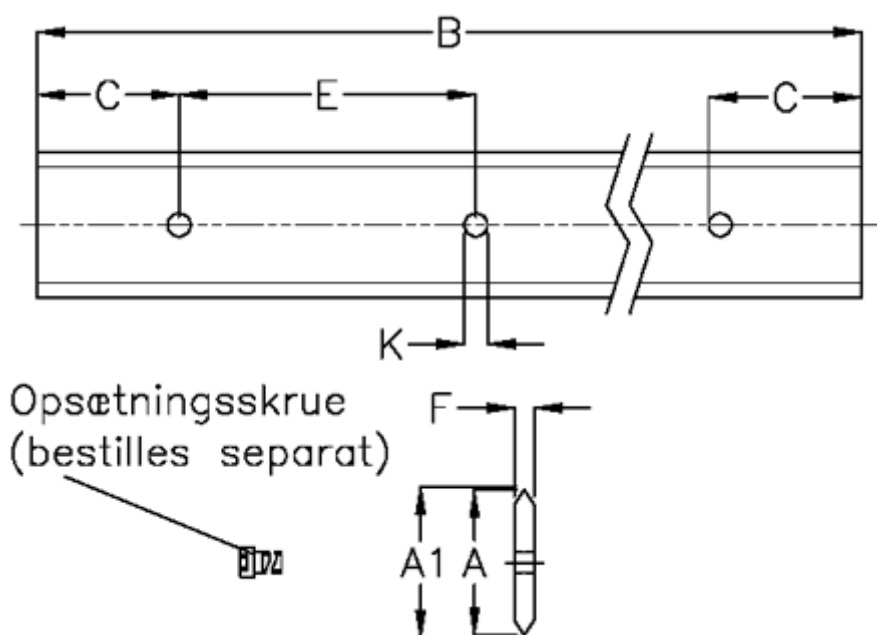

Data Sheet

Article number: 059121296

Description: Hepco SL2 spacer slide
SS MS 12-296

Measures

A	= 12	K	= 3.5
A1	= 12.55	Weight kg/1000	= 230
B	= 296		
C	= 13.0		
E	= 30		
F	= 3.0		
For bearing	= 13		
For screw	= M3x8		